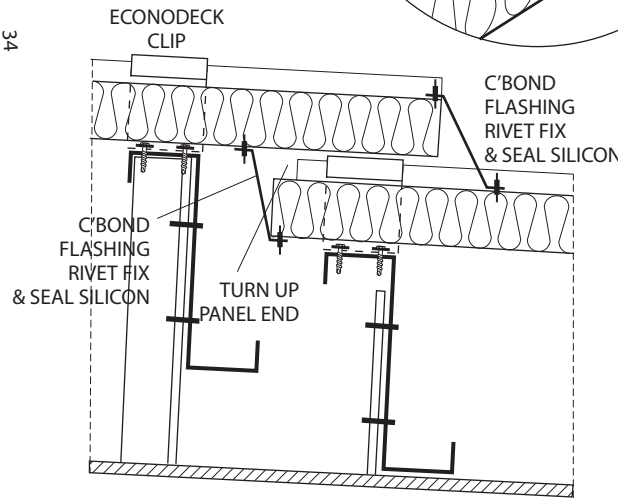

BOX GUTTER DETAIL

ECONODECK STEP EXPANSION JOINT

ECONODECK MID SPAN THERMAL CUT

THIS DRAWING IS THE PROPERTY OF AUSTRAL INSULATION AND MAY NOT BE REPRODUCED IN WHOLE OR IN PART WITHOUT THEIR PRIOR WRITTEN CONSENT.

ALL COPYRIGHT RESERVED.

INSULATED DETAILS
Econodeck® Roof Panel
EXTERNAL ROOF DETAIL

Drawn	SDH
Date	17.03.08
Rev.	23.07.08
Drng. N ^o .	A3